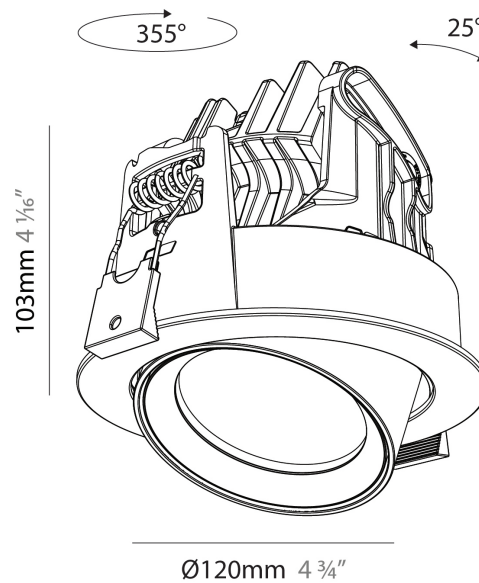

GENERAL

Series: Centriq
Subseries: Centriq Round Adjustable
Partner: Prolicht
Division: Architectural
Installation: Recessed
Product Type: Downlight
Mounting Location: Ceiling
Light Distribution: Adjustable / Downlight

PHYSICAL

Aperture Sizes - Downlights: 2"
Shape: Cylinder
Diameter (mm): 120
Diameter (in): 4 ¾
Height (mm): 103
Height (in): 4 1/16
Min. Recessing Depth (mm): 120
Min. Recessing Depth (in): 4 ¾
Weight (kg): 0.651
Diffuser: Lens Pack - No Lens / Opal / Linear Spread Lens / Honeycomb / Spread Lens
Fixture Finish: SSR / BKV / CWI / CRY / HAB / UFT / ITA / RUA / FTG / MYG / LOD / PUS / FRO / FUP / KIA / POP / BLS / SPG / MEY / GOH / CHC / COM / ABZ / JAG / OBR / MOS / ROR
Fixture Material: Aluminum
Cut-out Measurements: Dia. 112mm / 4 7/16"

ELECTRICAL

Lamp Type: LED (Zhaga Standard)
Input Wattage (W): 27.4
Total Output Wattage (W): 24.6
Dimming: Dali Dimming
Driver Included: No
Driver Location: Recessed Housing
Driver Type: Constant Current - Universal
Driver Class: Class 2
Input Voltage (V): 120 - 277
Constant Current (MA): 700

LED

Color Temperature (°K): 2700-6500 Tunable White
Max. Delivered Lumen (lm): Max 2403
Nominal Lumen (lm): 2827
CRI: >90 CRI
Lamp Life (hrs): 50000

OPTICAL

Reflector°: 24 / 34 / 54
Adjustability: Rotational 350°; Tilt 90°

RATINGS AND CERTIFICATIONS

Certified By: Certified for North American Standards
IP rating: IP20